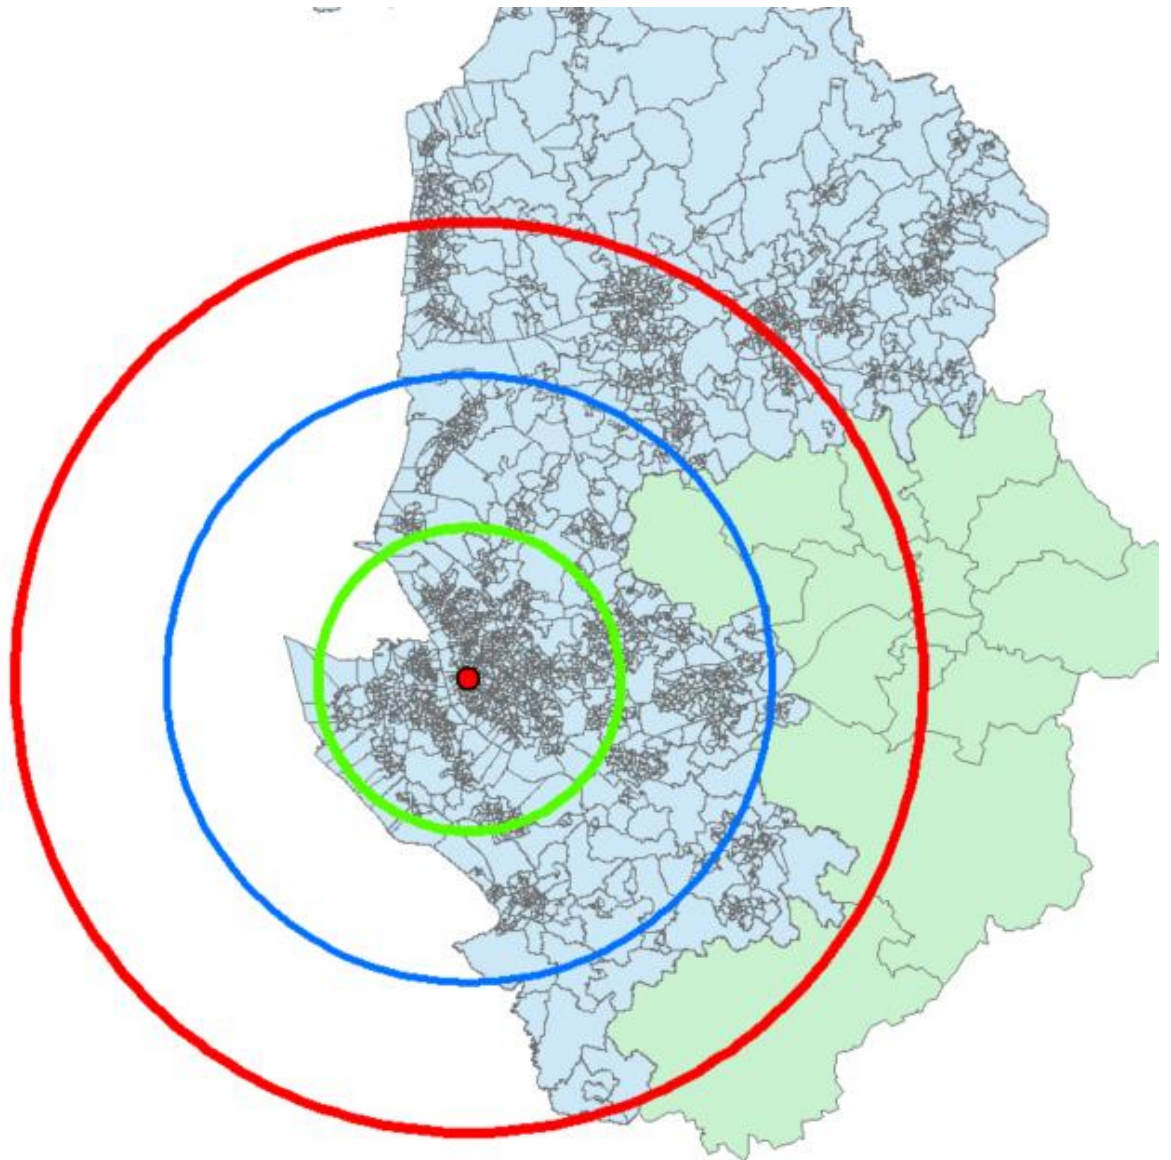

Supplementary File 6 Catchment area for search by NWS

Notes: Red dot indicates Liverpool city-centre; green circle indicates 10 miles from Liverpool city centre; blue circle indicates 20 miles; red circle indicates 30 miles. Not all persons whose residence was within the red circle were eligible for identification as they did not reside within the footprint of the North West Coast NIHR Clinical Research Network. Those areas that were eligible are those that are coloured light blue and which are contained within the red circle. The areas coloured light green are within the footprint of the Greater Manchester NIHR Clinical Research Network