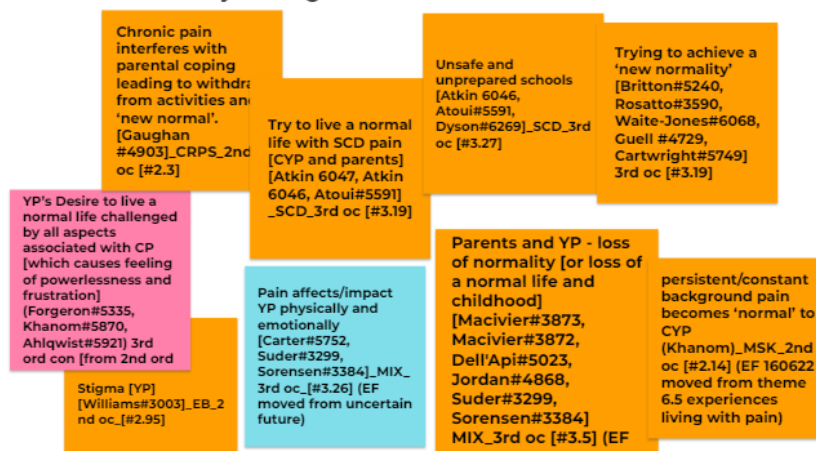

2.5 Theme: Adjusting to the 'new normal'